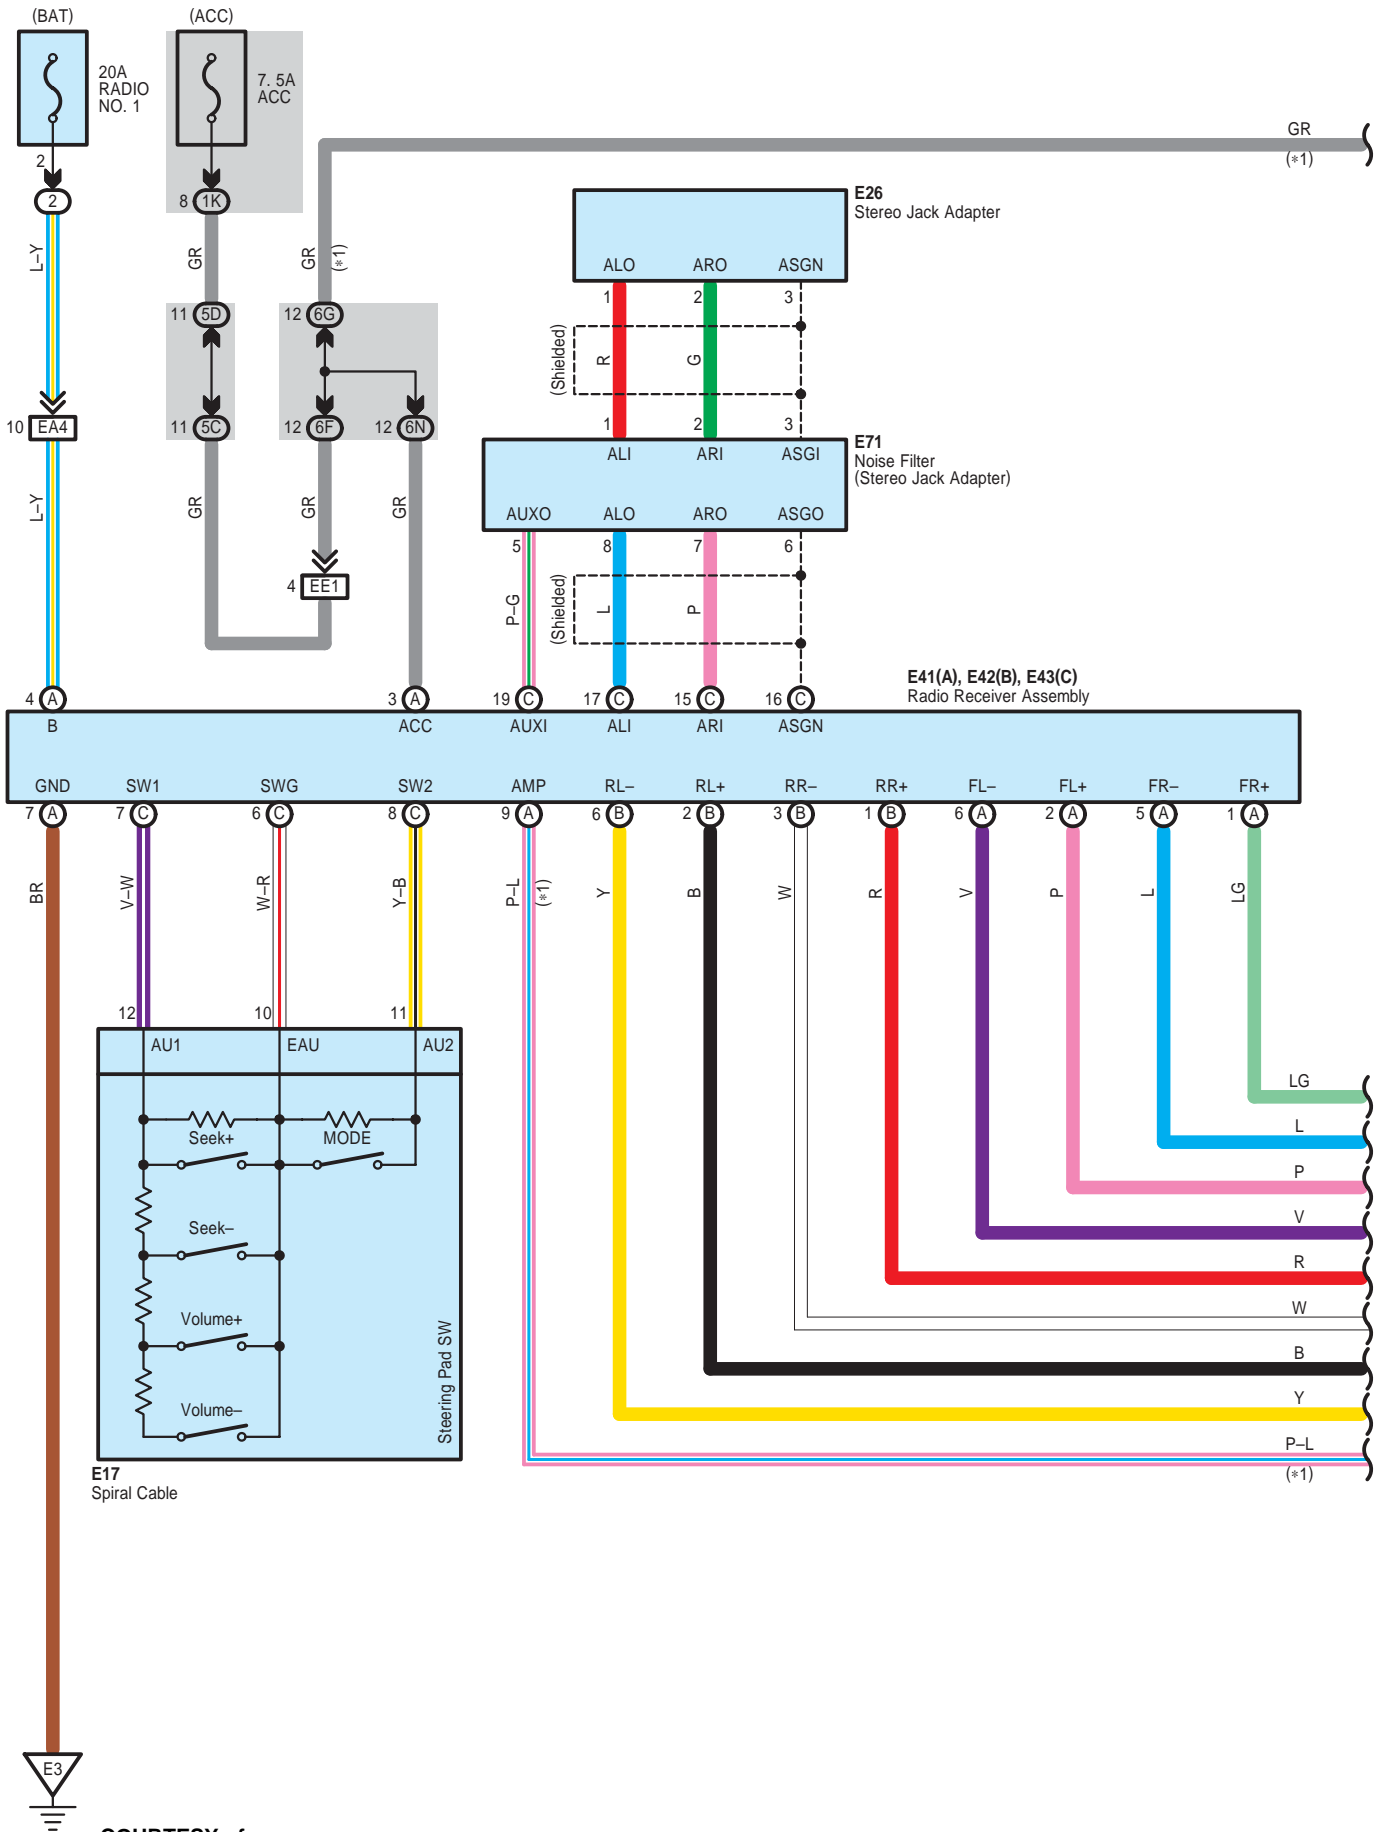

Audio System

* 1 : w/ Woofer

Audio System

Audio System

○ : Parts Location

Code		See Page	Code		See Page	Code		See Page
E5		42	E53	A	44	G4		47
E17		42	E54	B	44	H4		47
E26		43	E68	A	44	K4		46
E27		43	E71		44	L9		46
E41	A	43	F3		45	L18		46
E42	B	43	F4		45	R4		47
E43	C	43	F6	B	45	R5		47

○ : Relay Blocks

Code	See Page	Relay Blocks (Relay Block Location)
2	22	Engine Room R/B No.2 (Engine Compartment Left)

○ : Junction Block and Wire Harness Connector

Code	See Page	Junction Block and Wire Harness (Connector Location)
1K	25	Instrument Panel Wire and Driver Side J/B (Lower Finish Panel)
5C	28	Instrument Panel Wire and Center J/B LH (Instrument Panel LH)
5D		
6F	32	Instrument Panel Wire and Center J/B RH (Instrument Panel RH)
6G		
6N		

□ : Connector Joining Wire Harness and Wire Harness

Code	See Page	Joining Wire Harness and Wire Harness (Connector Location)
EA4	51	Instrument Panel Wire and Engine Room Main Wire (Left Kick Panel)
EE1	51	Instrument Panel Wire and Instrument Panel Wire (Instrument Panel RH)
EK1	51	Instrument Panel Wire and Floor Wire (Right Kick Panel)
EL1	51	Instrument Panel Wire and Floor No.2 Wire (Left Kick Panel)
GE2	51	Front Door RH Wire and Instrument Panel Wire (Right Kick Panel)
HE2	51	Front Door LH Wire and Instrument Panel Wire (Left Kick Panel)
RE1	51	Roof Wire and Instrument Panel Wire (Left Kick Panel)

▽ : Ground Points

Code	See Page	Ground Points Location
E3	51	Instrument Panel Brace RH
K2	52	Rear Wheel House RH