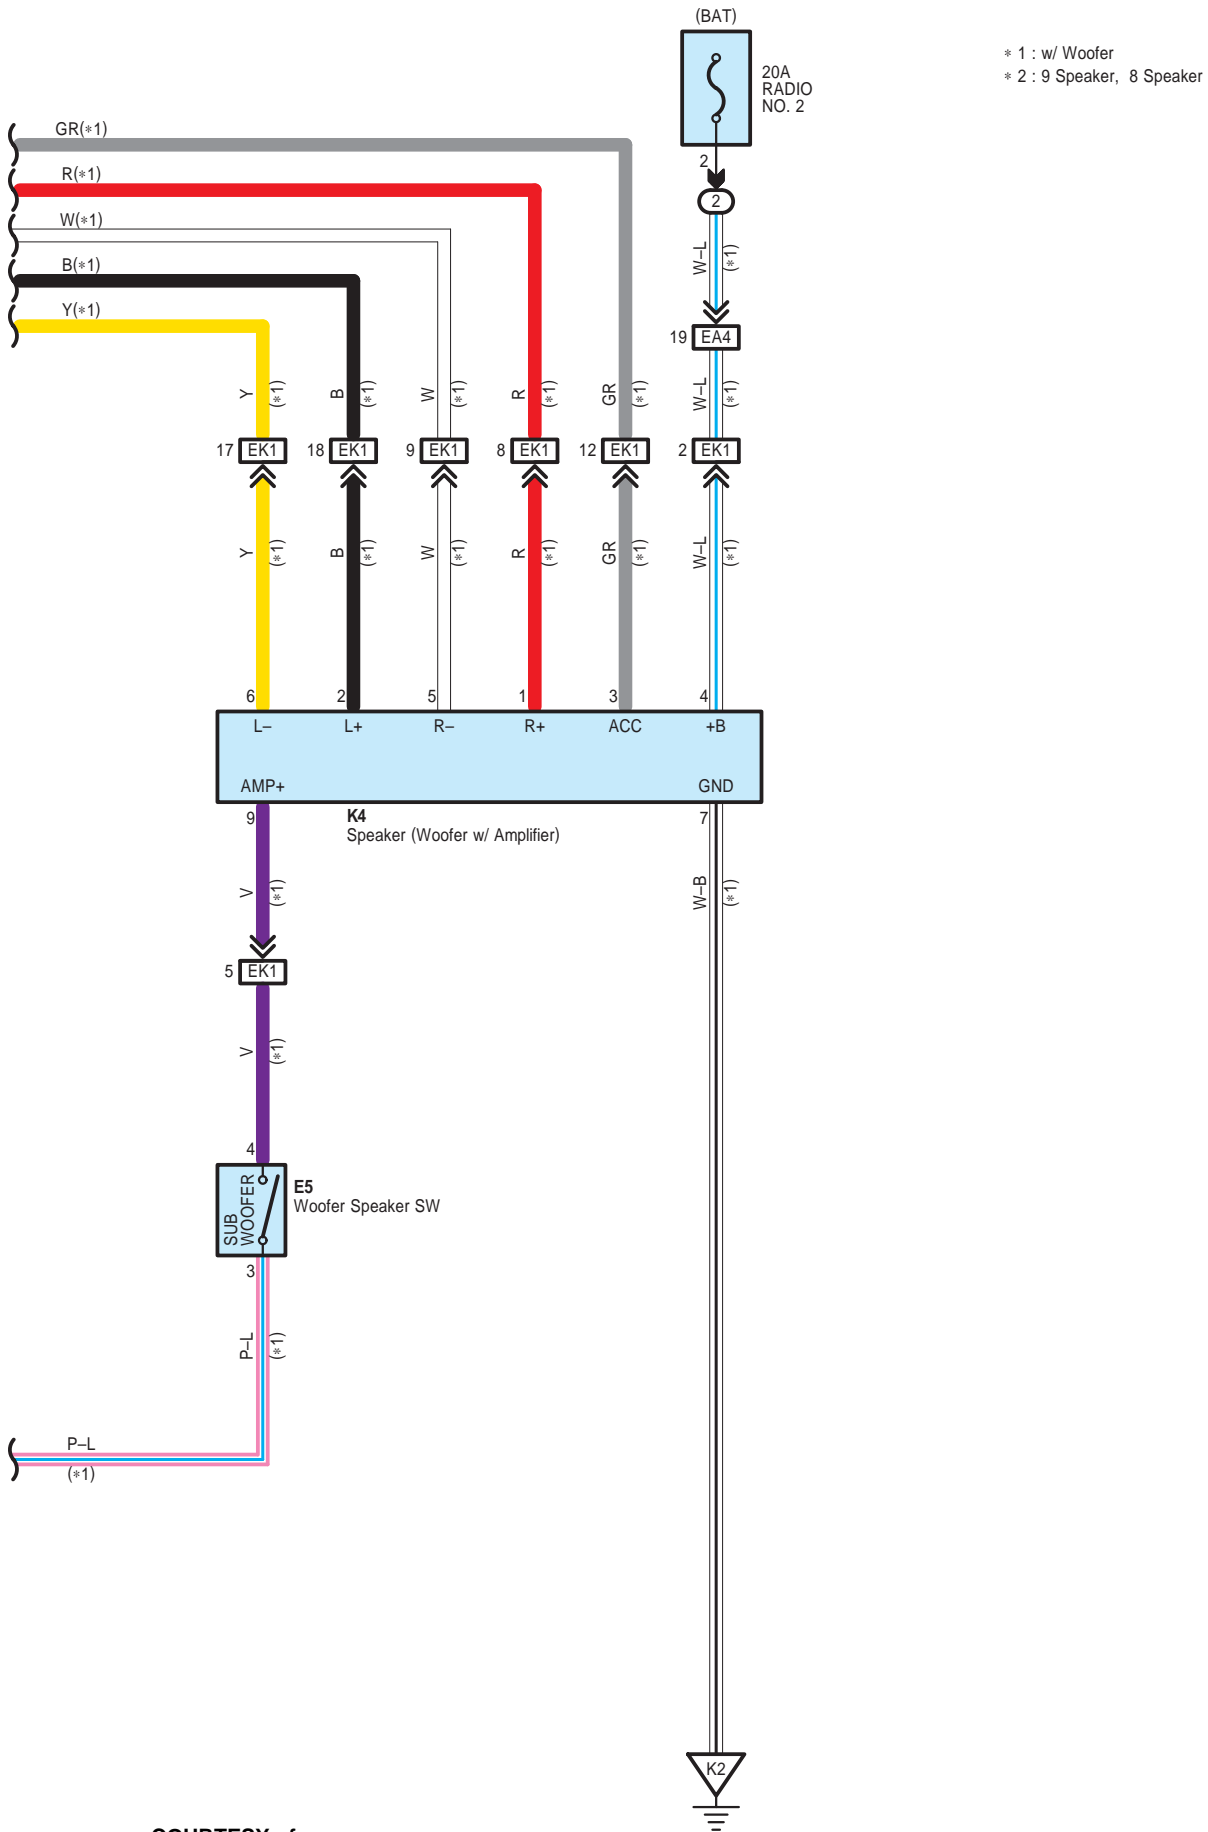

Audio System

* 1 : w/ Woofer

Audio System

Audio System

○ : Parts Location

Code		See Page	Code		See Page	Code		See Page
E5		42	E53	A	44	G4		47
E17		42	E54	B	44	H4		47
E26		43	E68	A	44	K4		46
E27		43	E71		44	L9		46
E41	A	43	F3		45	L18		46
E42	B	43	F4		45	R4		47
E43	C	43	F6	B	45	R5		47

○ : Relay Blocks

Code	See Page	Relay Blocks (Relay Block Location)
2	22	Engine Room R/B No.2 (Engine Compartment Left)

○ : Junction Block and Wire Harness Connector

Code	See Page	Junction Block and Wire Harness (Connector Location)
1K	25	Instrument Panel Wire and Driver Side J/B (Lower Finish Panel)
5C	28	Instrument Panel Wire and Center J/B LH (Instrument Panel LH)
5D		
6F	32	Instrument Panel Wire and Center J/B RH (Instrument Panel RH)
6G		
6N		

□ : Connector Joining Wire Harness and Wire Harness

Code	See Page	Joining Wire Harness and Wire Harness (Connector Location)
EA4	51	Instrument Panel Wire and Engine Room Main Wire (Left Kick Panel)
EE1	51	Instrument Panel Wire and Instrument Panel Wire (Instrument Panel RH)
EK1	51	Instrument Panel Wire and Floor Wire (Right Kick Panel)
EL1	51	Instrument Panel Wire and Floor No.2 Wire (Left Kick Panel)
GE2	51	Front Door RH Wire and Instrument Panel Wire (Right Kick Panel)
HE2	51	Front Door LH Wire and Instrument Panel Wire (Left Kick Panel)
RE1	51	Roof Wire and Instrument Panel Wire (Left Kick Panel)

▽ : Ground Points

Code	See Page	Ground Points Location
E3	51	Instrument Panel Brace RH
K2	52	Rear Wheel House RH