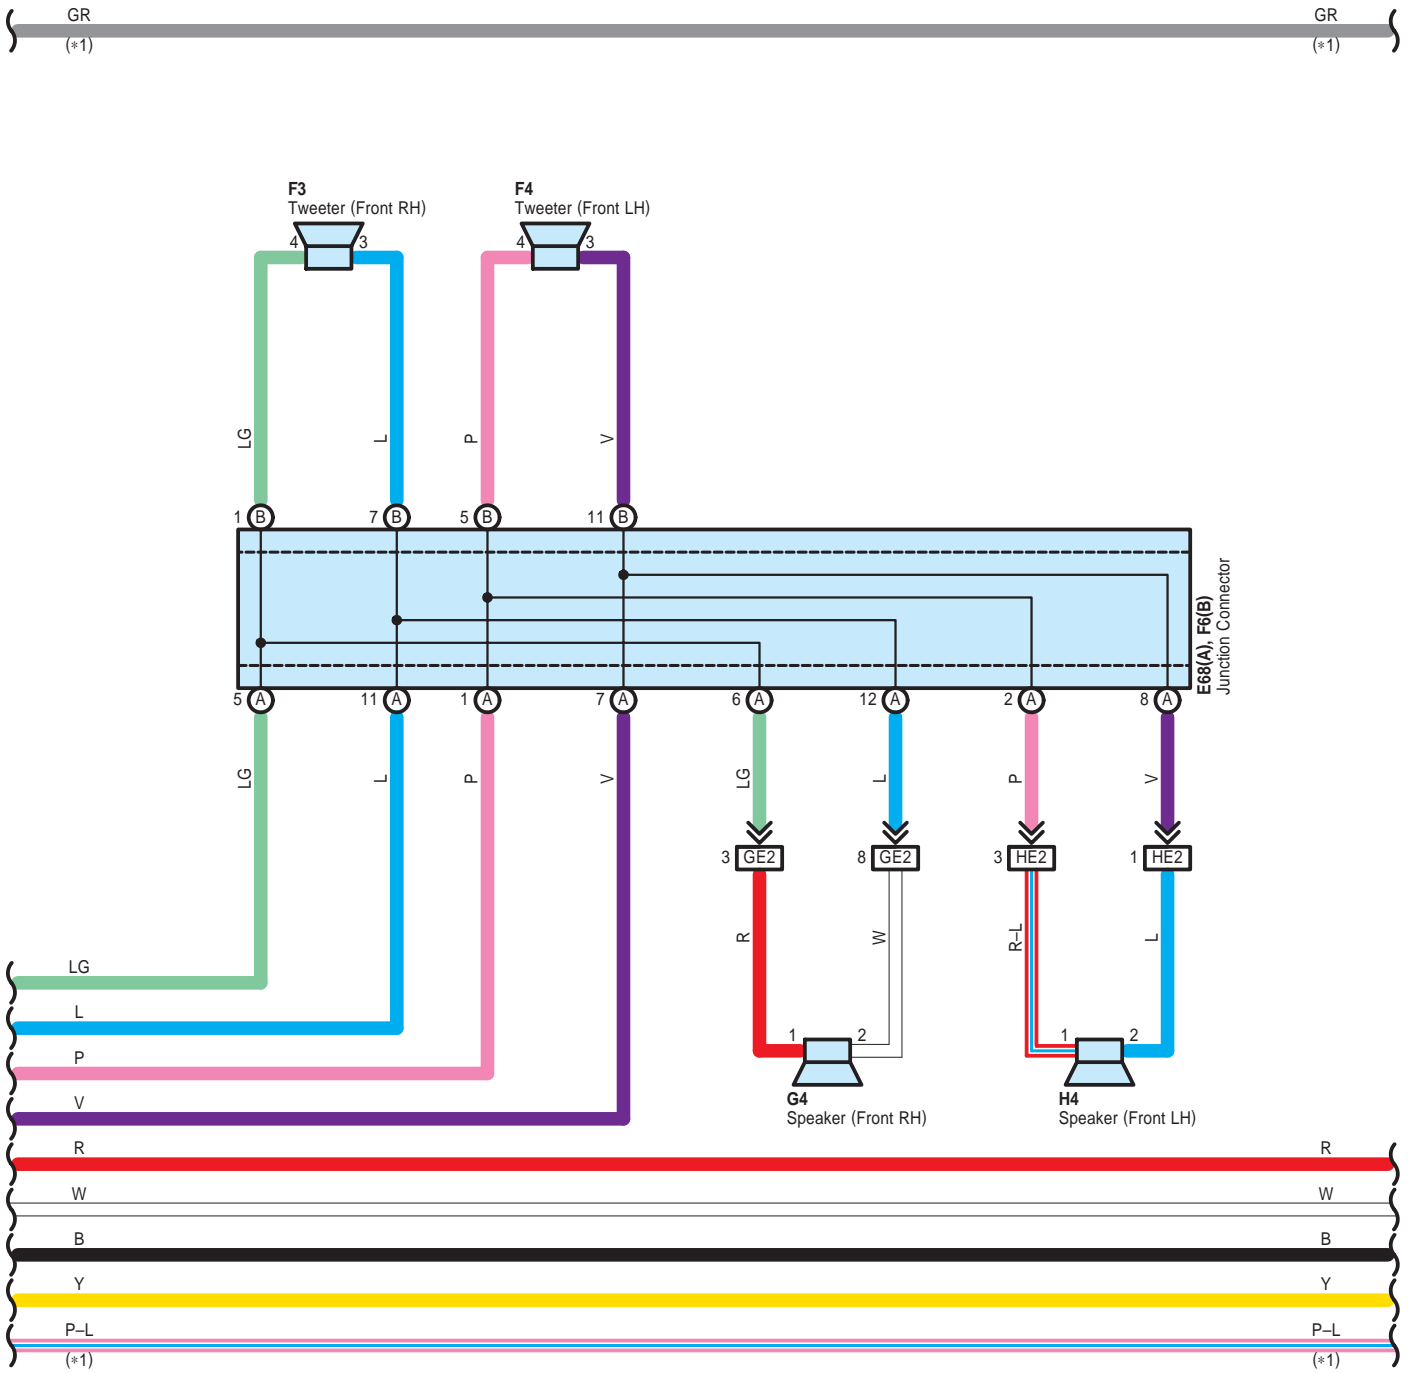

Audio System

* 1 : w/ Woofer

Audio System

Audio System

○ : Parts Location

Code		See Page	Code		See Page	Code		See Page
E5		42	E53	A	44	G4		47
E17		42	E54	B	44	H4		47
E26		43	E68	A	44	K4		46
E27		43	E71		44	L9		46
E41	A	43	F3		45	L18		46
E42	B	43	F4		45	R4		47
E43	C	43	F6	B	45	R5		47

○ : Relay Blocks

Code	See Page	Relay Blocks (Relay Block Location)
2	22	Engine Room R/B No.2 (Engine Compartment Left)

○ : Junction Block and Wire Harness Connector

Code	See Page	Junction Block and Wire Harness (Connector Location)
1K	25	Instrument Panel Wire and Driver Side J/B (Lower Finish Panel)
5C	28	Instrument Panel Wire and Center J/B LH (Instrument Panel LH)
5D		
6F	32	Instrument Panel Wire and Center J/B RH (Instrument Panel RH)
6G		
6N		

□ : Connector Joining Wire Harness and Wire Harness

Code	See Page	Joining Wire Harness and Wire Harness (Connector Location)
EA4	51	Instrument Panel Wire and Engine Room Main Wire (Left Kick Panel)
EE1	51	Instrument Panel Wire and Instrument Panel Wire (Instrument Panel RH)
EK1	51	Instrument Panel Wire and Floor Wire (Right Kick Panel)
EL1	51	Instrument Panel Wire and Floor No.2 Wire (Left Kick Panel)
GE2	51	Front Door RH Wire and Instrument Panel Wire (Right Kick Panel)
HE2	51	Front Door LH Wire and Instrument Panel Wire (Left Kick Panel)
RE1	51	Roof Wire and Instrument Panel Wire (Left Kick Panel)

▽ : Ground Points

Code	See Page	Ground Points Location
E3	51	Instrument Panel Brace RH
K2	52	Rear Wheel House RH