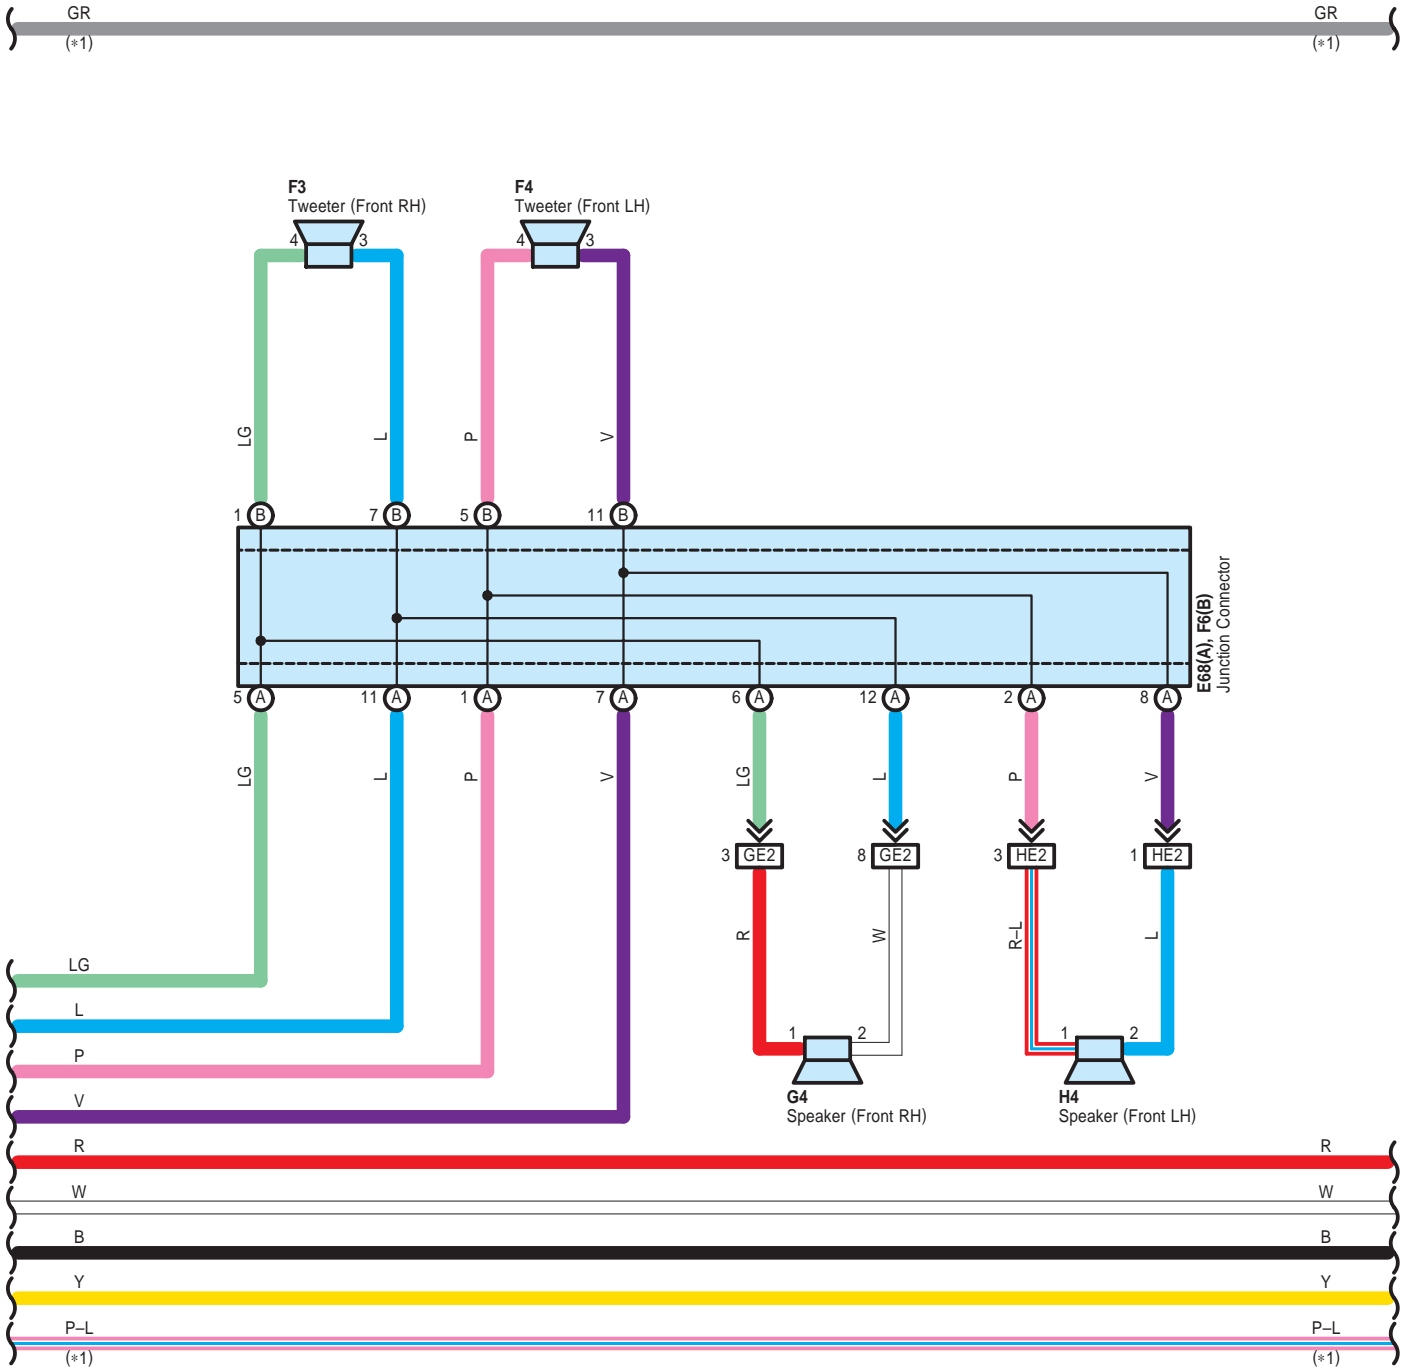

Audio System

* 1 : w/ Woofer

Audio System

Audio System

○ : Parts Location

Code		See Page	Code		See Page	Code		See Page
E5		42	E53	A	44	G4		47
E17		42	E54	B	44	H4		47
E26		43	E68	A	44	K4		46
E27		43	E71		44	L9		46
E41	A	43	F3		45	L18		46
E42	B	43	F4		45	R4		47
E43	C	43	F6	B	45	R5		47

○ : Relay Blocks

Code	See Page	Relay Blocks (Relay Block Location)
2	22	Engine Room R/B No.2 (Engine Compartment Left)

○ : Junction Block and Wire Harness Connector

Code	See Page	Junction Block and Wire Harness (Connector Location)
1K	25	Instrument Panel Wire and Driver Side J/B (Lower Finish Panel)
5C	28	Instrument Panel Wire and Center J/B LH (Instrument Panel LH)
5D		
6F	32	Instrument Panel Wire and Center J/B RH (Instrument Panel RH)
6G		
6N		

□ : Connector Joining Wire Harness and Wire Harness

Code	See Page	Joining Wire Harness and Wire Harness (Connector Location)
EA4	51	Instrument Panel Wire and Engine Room Main Wire (Left Kick Panel)
EE1	51	Instrument Panel Wire and Instrument Panel Wire (Instrument Panel RH)
EK1	51	Instrument Panel Wire and Floor Wire (Right Kick Panel)
EL1	51	Instrument Panel Wire and Floor No.2 Wire (Left Kick Panel)
GE2	51	Front Door RH Wire and Instrument Panel Wire (Right Kick Panel)
HE2	51	Front Door LH Wire and Instrument Panel Wire (Left Kick Panel)
RE1	51	Roof Wire and Instrument Panel Wire (Left Kick Panel)

▽ : Ground Points

Code	See Page	Ground Points Location
E3	51	Instrument Panel Brace RH
K2	52	Rear Wheel House RH