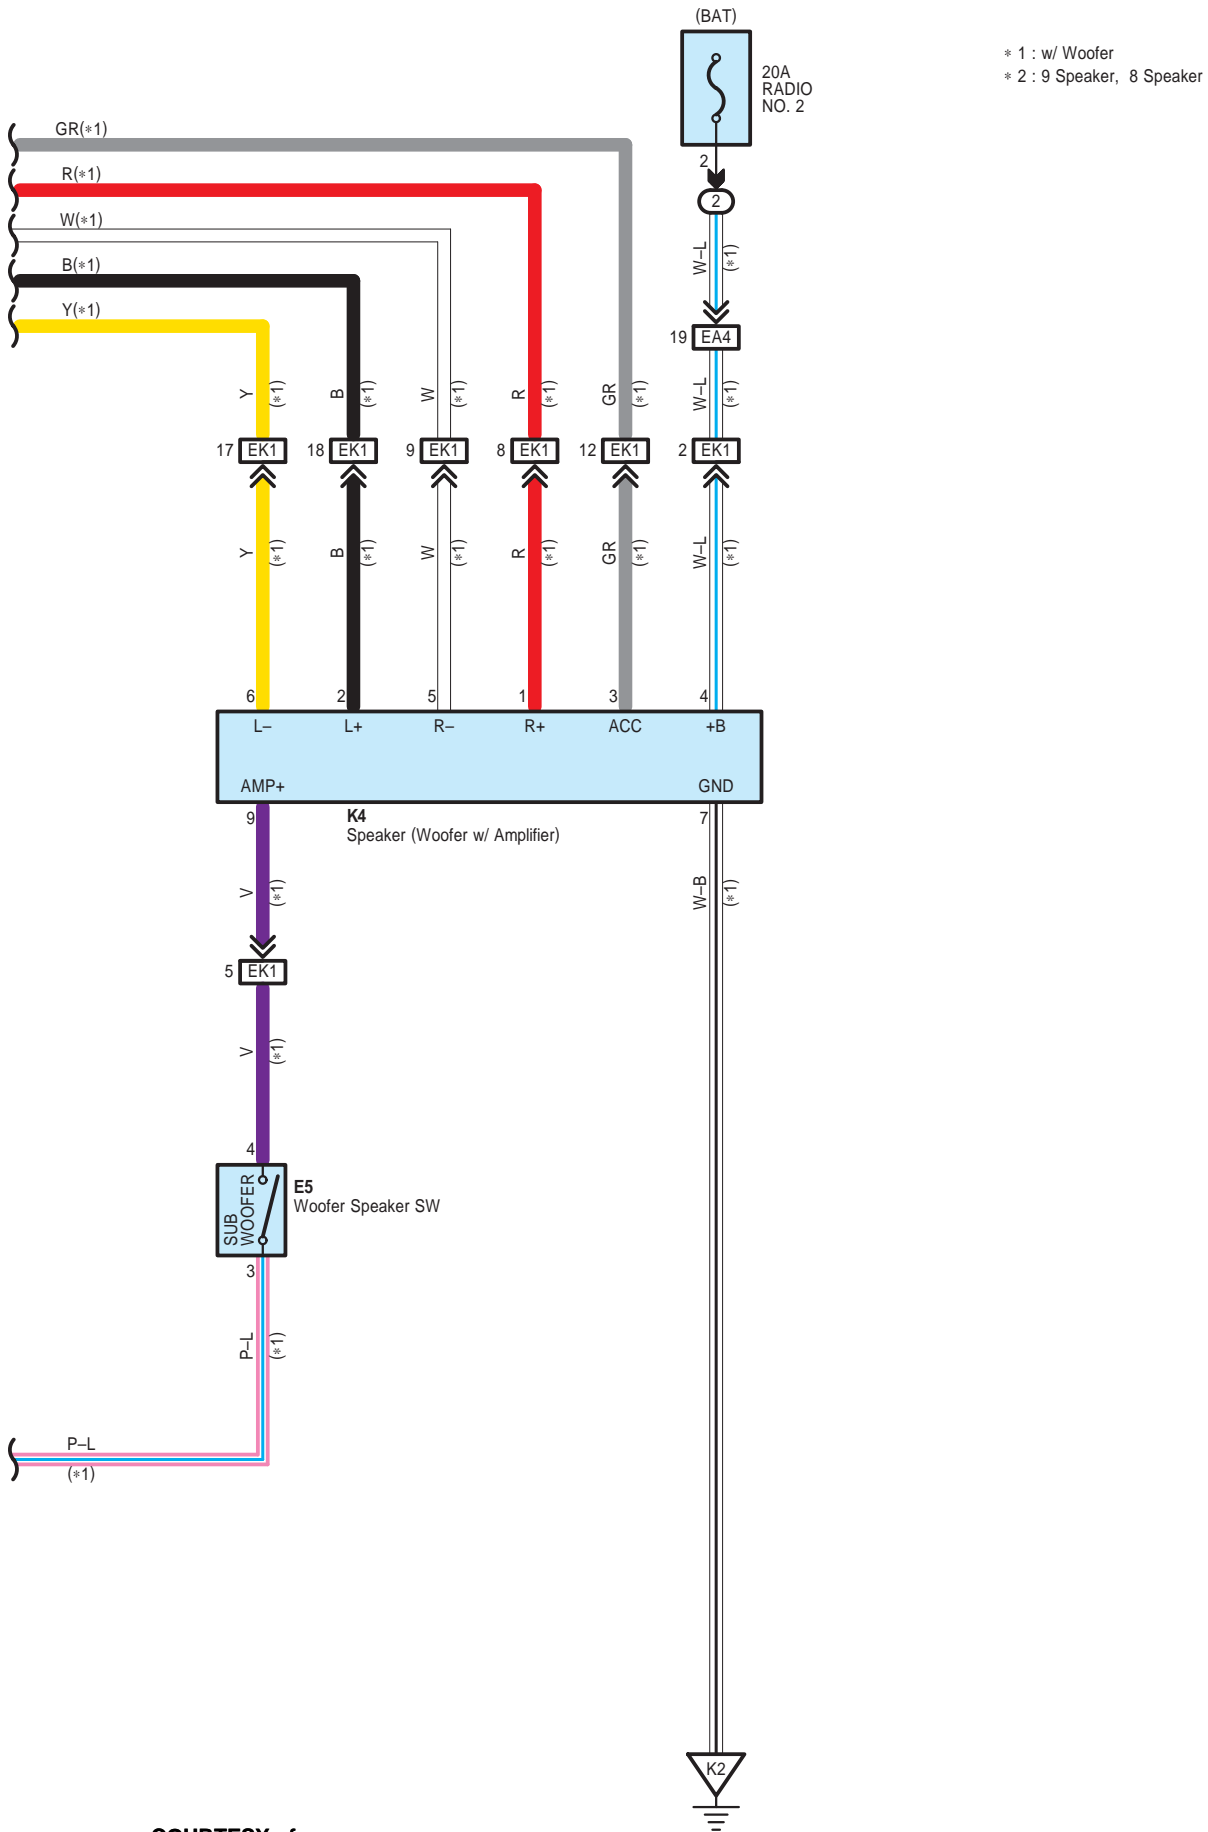

Audio System

* 1 : w/ Woofer

Audio System

Audio System

○ : Parts Location

Code		See Page	Code		See Page	Code		See Page
E5		42	E53	A	44	G4		47
E17		42	E54	B	44	H4		47
E26		43	E68	A	44	K4		46
E27		43	E71		44	L9		46
E41	A	43	F3		45	L18		46
E42	B	43	F4		45	R4		47
E43	C	43	F6	B	45	R5		47

○ : Relay Blocks

Code	See Page	Relay Blocks (Relay Block Location)
2	22	Engine Room R/B No.2 (Engine Compartment Left)

○ : Junction Block and Wire Harness Connector

Code	See Page	Junction Block and Wire Harness (Connector Location)
1K	25	Instrument Panel Wire and Driver Side J/B (Lower Finish Panel)
5C	28	Instrument Panel Wire and Center J/B LH (Instrument Panel LH)
5D		
6F	32	Instrument Panel Wire and Center J/B RH (Instrument Panel RH)
6G		
6N		

□ : Connector Joining Wire Harness and Wire Harness

Code	See Page	Joining Wire Harness and Wire Harness (Connector Location)
EA4	51	Instrument Panel Wire and Engine Room Main Wire (Left Kick Panel)
EE1	51	Instrument Panel Wire and Instrument Panel Wire (Instrument Panel RH)
EK1	51	Instrument Panel Wire and Floor Wire (Right Kick Panel)
EL1	51	Instrument Panel Wire and Floor No.2 Wire (Left Kick Panel)
GE2	51	Front Door RH Wire and Instrument Panel Wire (Right Kick Panel)
HE2	51	Front Door LH Wire and Instrument Panel Wire (Left Kick Panel)
RE1	51	Roof Wire and Instrument Panel Wire (Left Kick Panel)

▽ : Ground Points

Code	See Page	Ground Points Location
E3	51	Instrument Panel Brace RH
K2	52	Rear Wheel House RH