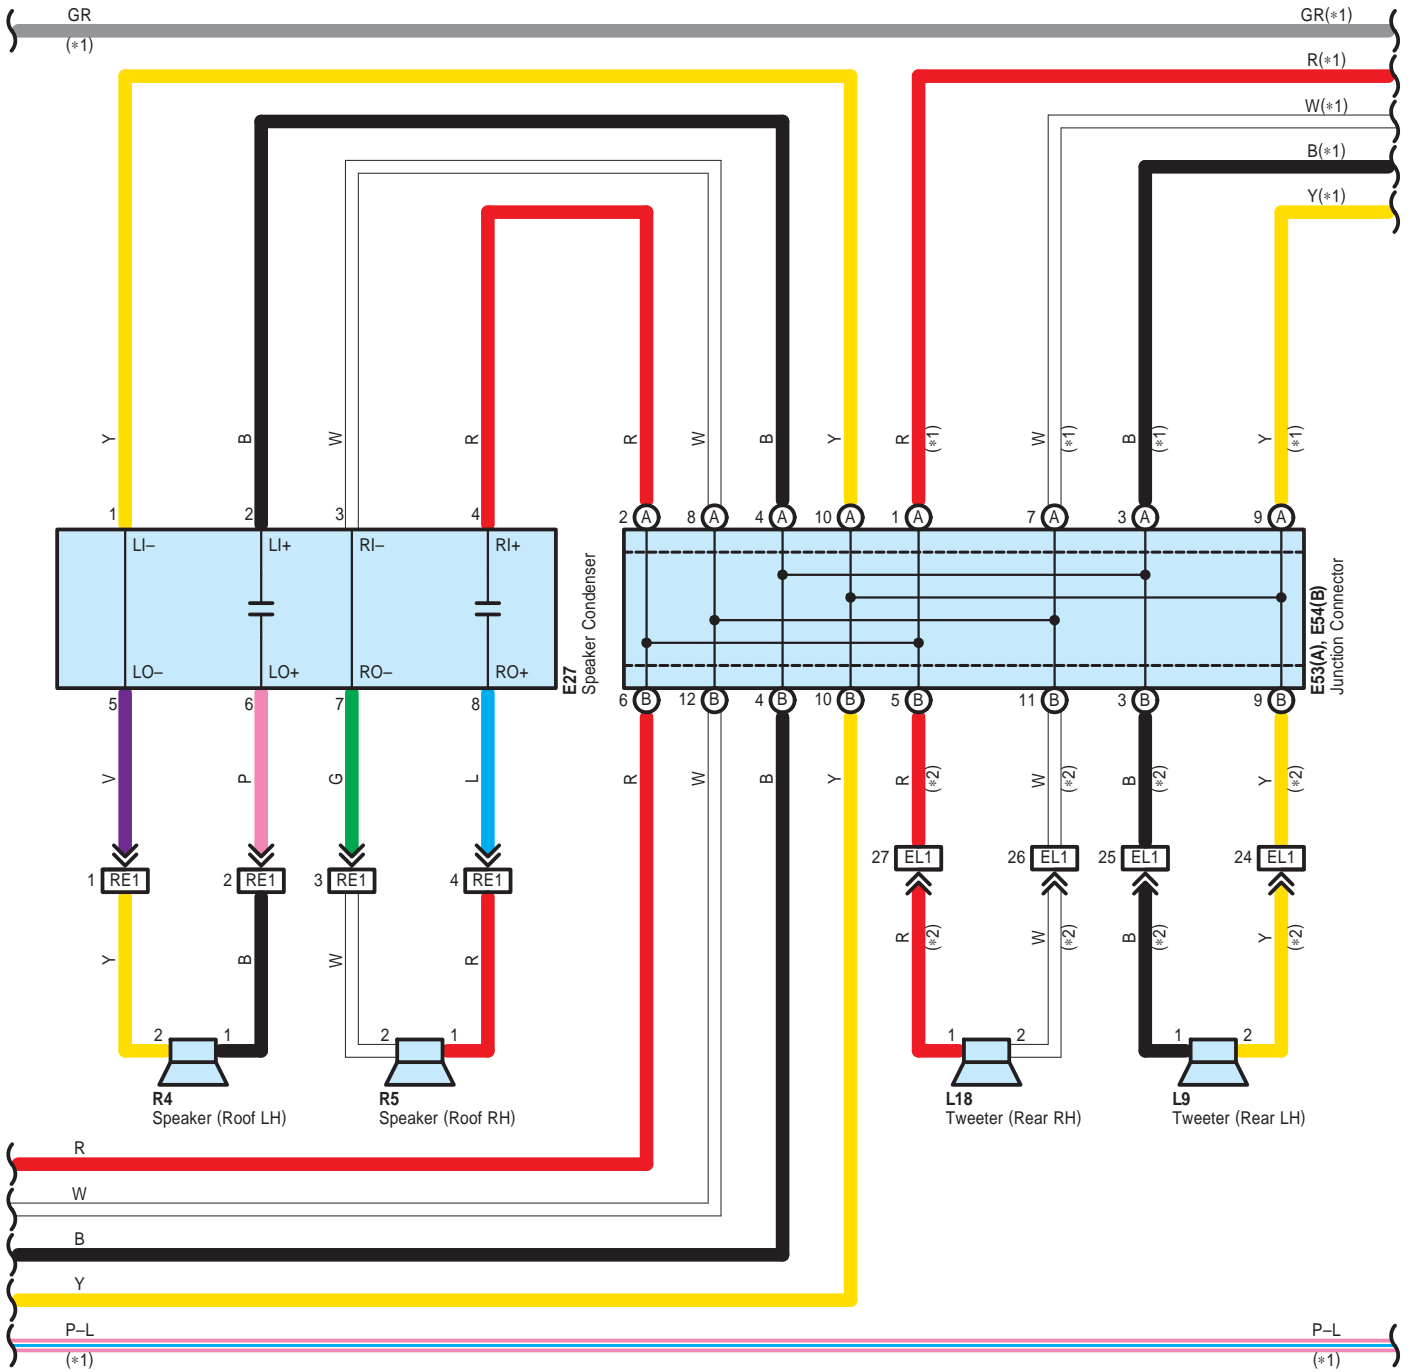

Audio System

* 1 : w/ Woofer

Audio System

Audio System

○ : Parts Location

Code		See Page	Code		See Page	Code		See Page
E5		42	E53	A	44	G4		47
E17		42	E54	B	44	H4		47
E26		43	E68	A	44	K4		46
E27		43	E71		44	L9		46
E41	A	43	F3		45	L18		46
E42	B	43	F4		45	R4		47
E43	C	43	F6	B	45	R5		47

○ : Relay Blocks

Code	See Page	Relay Blocks (Relay Block Location)
2	22	Engine Room R/B No.2 (Engine Compartment Left)

○ : Junction Block and Wire Harness Connector

Code	See Page	Junction Block and Wire Harness (Connector Location)
1K	25	Instrument Panel Wire and Driver Side J/B (Lower Finish Panel)
5C	28	Instrument Panel Wire and Center J/B LH (Instrument Panel LH)
5D		
6F	32	Instrument Panel Wire and Center J/B RH (Instrument Panel RH)
6G		
6N		

□ : Connector Joining Wire Harness and Wire Harness

Code	See Page	Joining Wire Harness and Wire Harness (Connector Location)
EA4	51	Instrument Panel Wire and Engine Room Main Wire (Left Kick Panel)
EE1	51	Instrument Panel Wire and Instrument Panel Wire (Instrument Panel RH)
EK1	51	Instrument Panel Wire and Floor Wire (Right Kick Panel)
EL1	51	Instrument Panel Wire and Floor No.2 Wire (Left Kick Panel)
GE2	51	Front Door RH Wire and Instrument Panel Wire (Right Kick Panel)
HE2	51	Front Door LH Wire and Instrument Panel Wire (Left Kick Panel)
RE1	51	Roof Wire and Instrument Panel Wire (Left Kick Panel)

▽ : Ground Points

Code	See Page	Ground Points Location
E3	51	Instrument Panel Brace RH
K2	52	Rear Wheel House RH