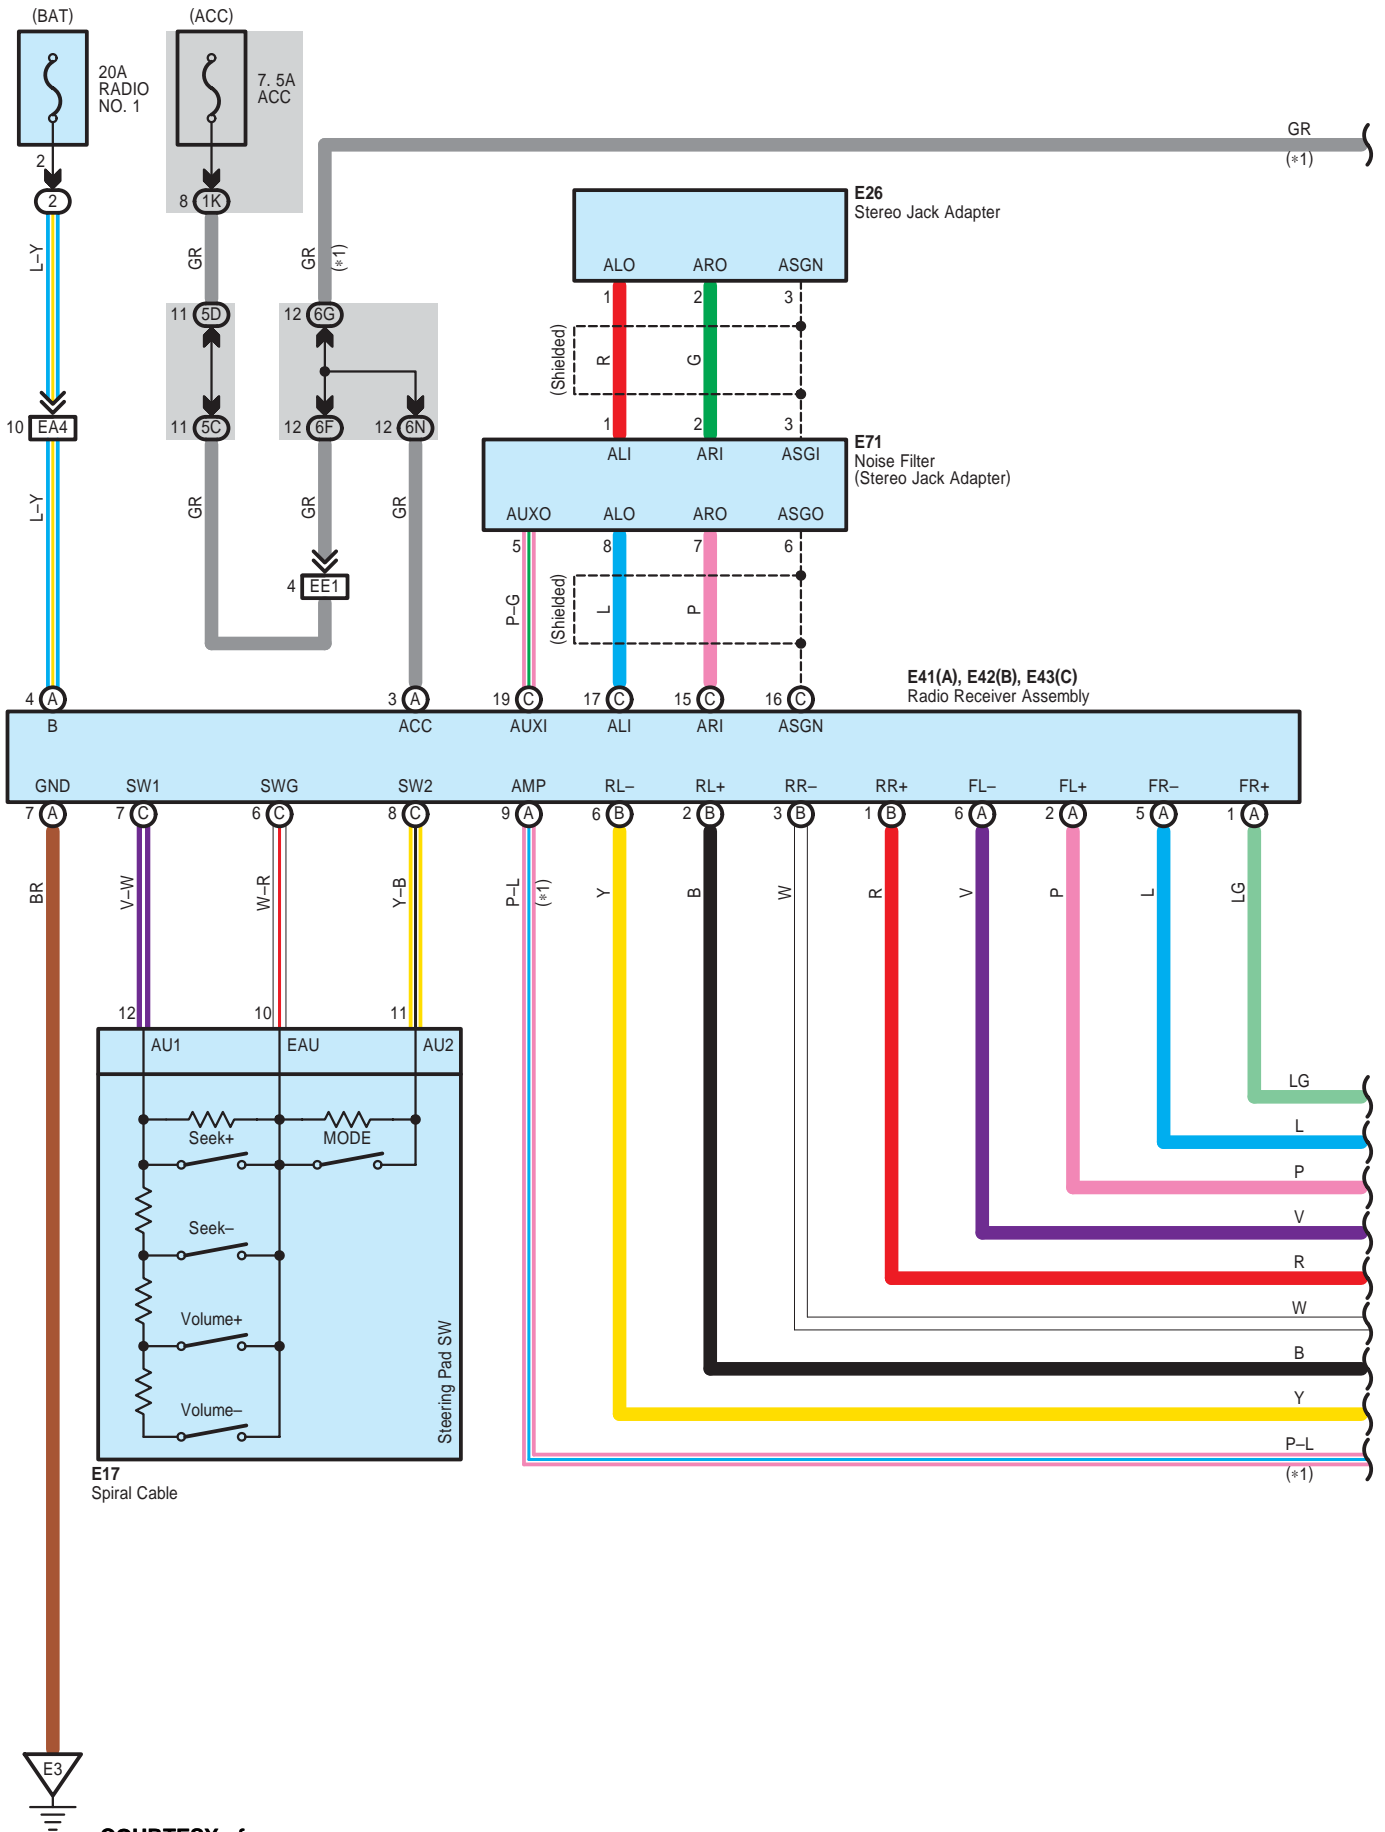

Audio System

* 1 : w/ Woofer

Audio System

Audio System

○ : Parts Location

Code		See Page	Code		See Page	Code		See Page
E5		42	E53	A	44	G4		47
E17		42	E54	B	44	H4		47
E26		43	E68	A	44	K4		46
E27		43	E71		44	L9		46
E41	A	43	F3		45	L18		46
E42	B	43	F4		45	R4		47
E43	C	43	F6	B	45	R5		47

○ : Relay Blocks

Code	See Page	Relay Blocks (Relay Block Location)
2	22	Engine Room R/B No.2 (Engine Compartment Left)

○ : Junction Block and Wire Harness Connector

Code	See Page	Junction Block and Wire Harness (Connector Location)
1K	25	Instrument Panel Wire and Driver Side J/B (Lower Finish Panel)
5C	28	Instrument Panel Wire and Center J/B LH (Instrument Panel LH)
5D		
6F	32	Instrument Panel Wire and Center J/B RH (Instrument Panel RH)
6G		
6N		

□ : Connector Joining Wire Harness and Wire Harness

Code	See Page	Joining Wire Harness and Wire Harness (Connector Location)
EA4	51	Instrument Panel Wire and Engine Room Main Wire (Left Kick Panel)
EE1	51	Instrument Panel Wire and Instrument Panel Wire (Instrument Panel RH)
EK1	51	Instrument Panel Wire and Floor Wire (Right Kick Panel)
EL1	51	Instrument Panel Wire and Floor No.2 Wire (Left Kick Panel)
GE2	51	Front Door RH Wire and Instrument Panel Wire (Right Kick Panel)
HE2	51	Front Door LH Wire and Instrument Panel Wire (Left Kick Panel)
RE1	51	Roof Wire and Instrument Panel Wire (Left Kick Panel)

▽ : Ground Points

Code	See Page	Ground Points Location
E3	51	Instrument Panel Brace RH
K2	52	Rear Wheel House RH