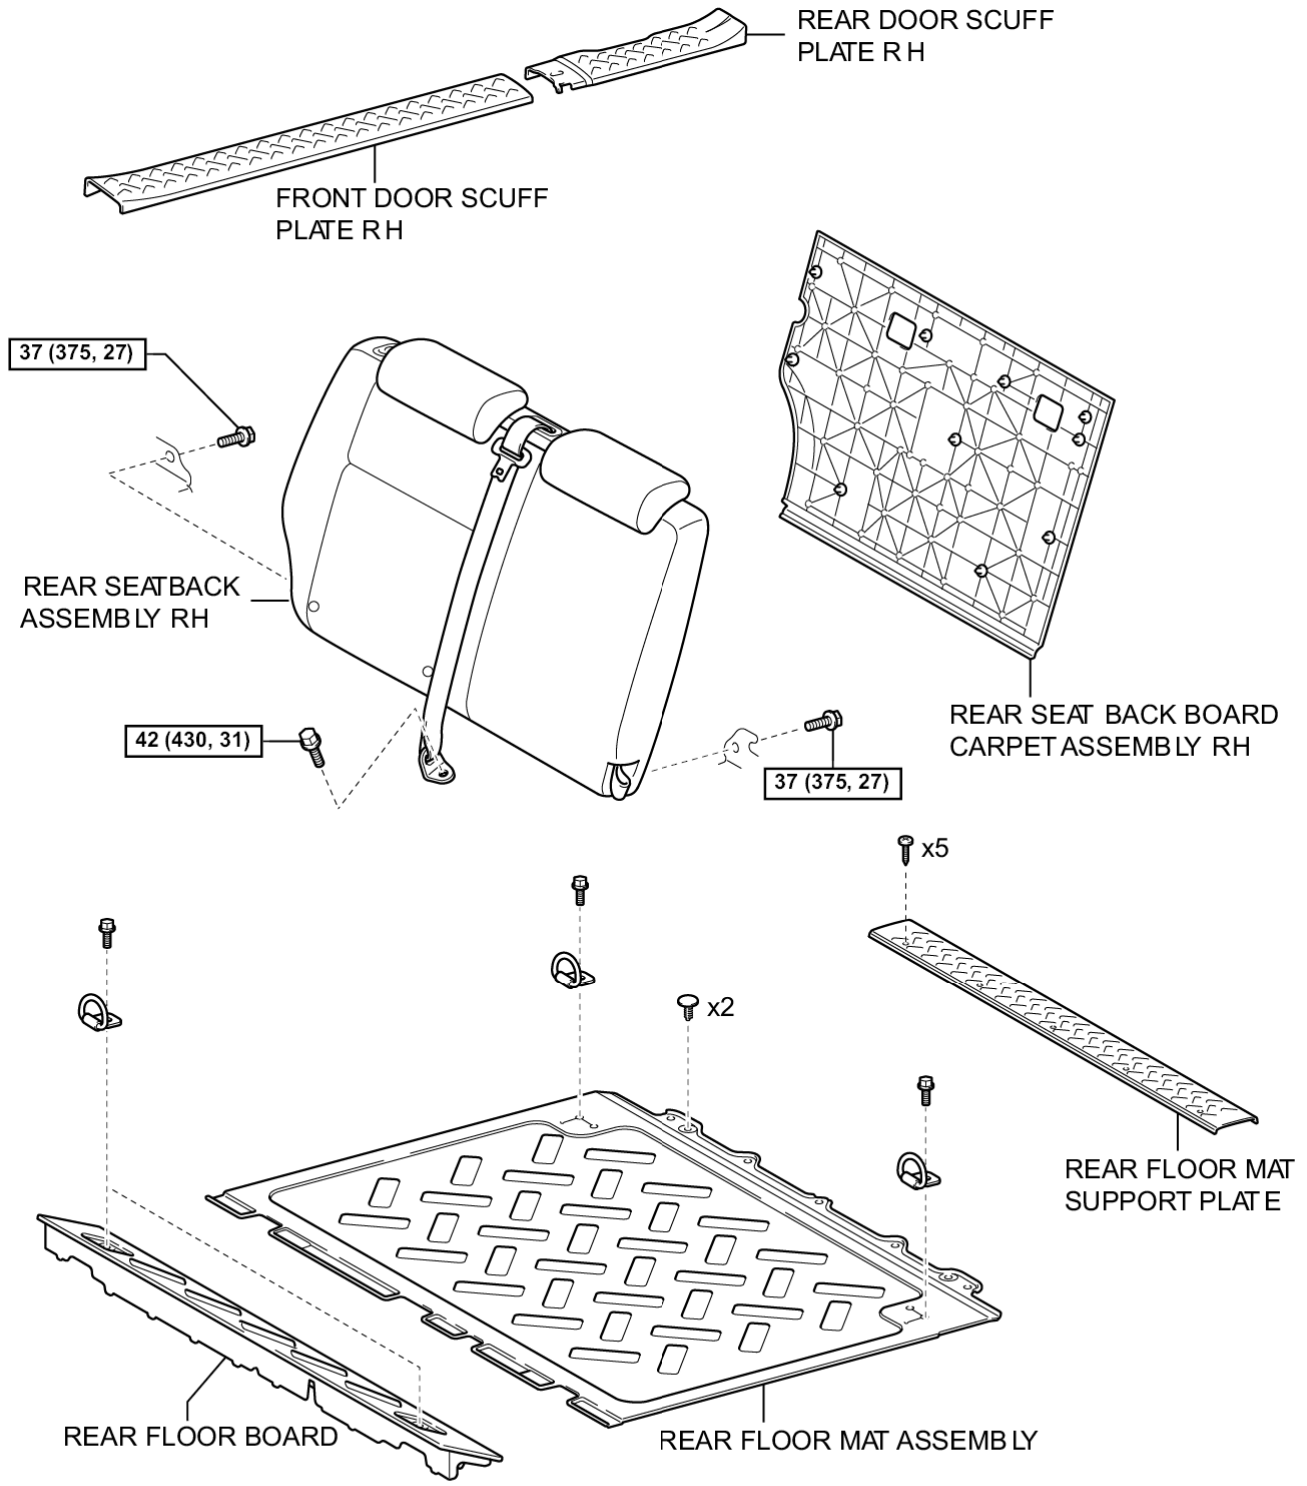

Last Modified: 9-13-2007		1.6 K
Service Category: Vehicle Interior	Section: Power Outlets (int)	
Model Year: 2008	Model: FJ Cruiser	Doc ID: RM0000026YN001X
Title: OTHER SYSTEM: VOLTAGE INVERTER: COMPONENTS (2008 FJ Cruiser)		

COMPONENTS

ILLUSTRATION

N*m (kgf*cm, ft*lbf) : Specified torque

ILLUSTRATION

w/o Amplifier Box Speaker Assembly:

N·m (kgf·cm, ft·lbf) : Specified torque

ILLUSTRATION

w/ Amplifier Box Speaker Assembly: