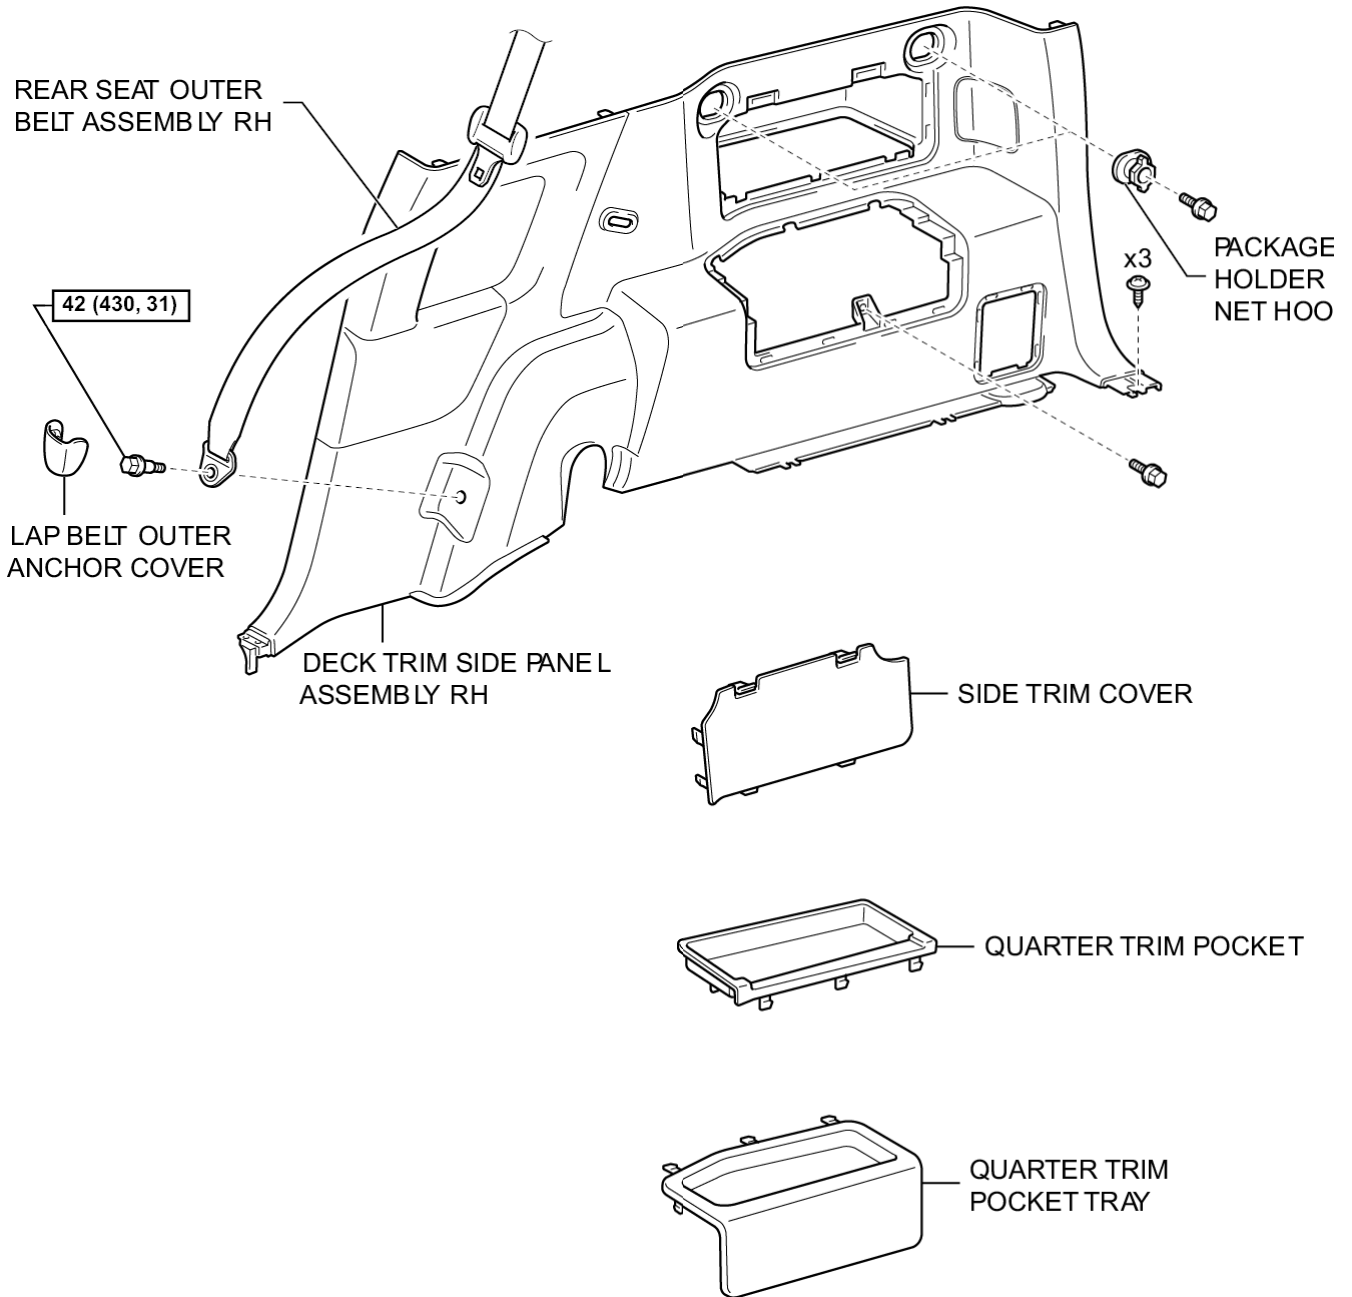

Last Modified: 9-13-2007		1.6 K
Service Category: Vehicle Interior	Section: Power Outlets (int)	
Model Year: 2008	Model: FJ Cruiser	Doc ID: RM0000026YN001X
Title: OTHER SYSTEM: VOLTAGE INVERTER: COMPONENTS (2008 FJ Cruiser)		

COMPONENTS

ILLUSTRATION

N*m (kgf*cm, ft*lbf) : Specified torque

ILLUSTRATION

w/o Amplifier Box Speaker Assembly:

N·m (kgf·cm, ft·lbf) : Specified torque

ILLUSTRATION

w/ Amplifier Box Speaker Assembly: