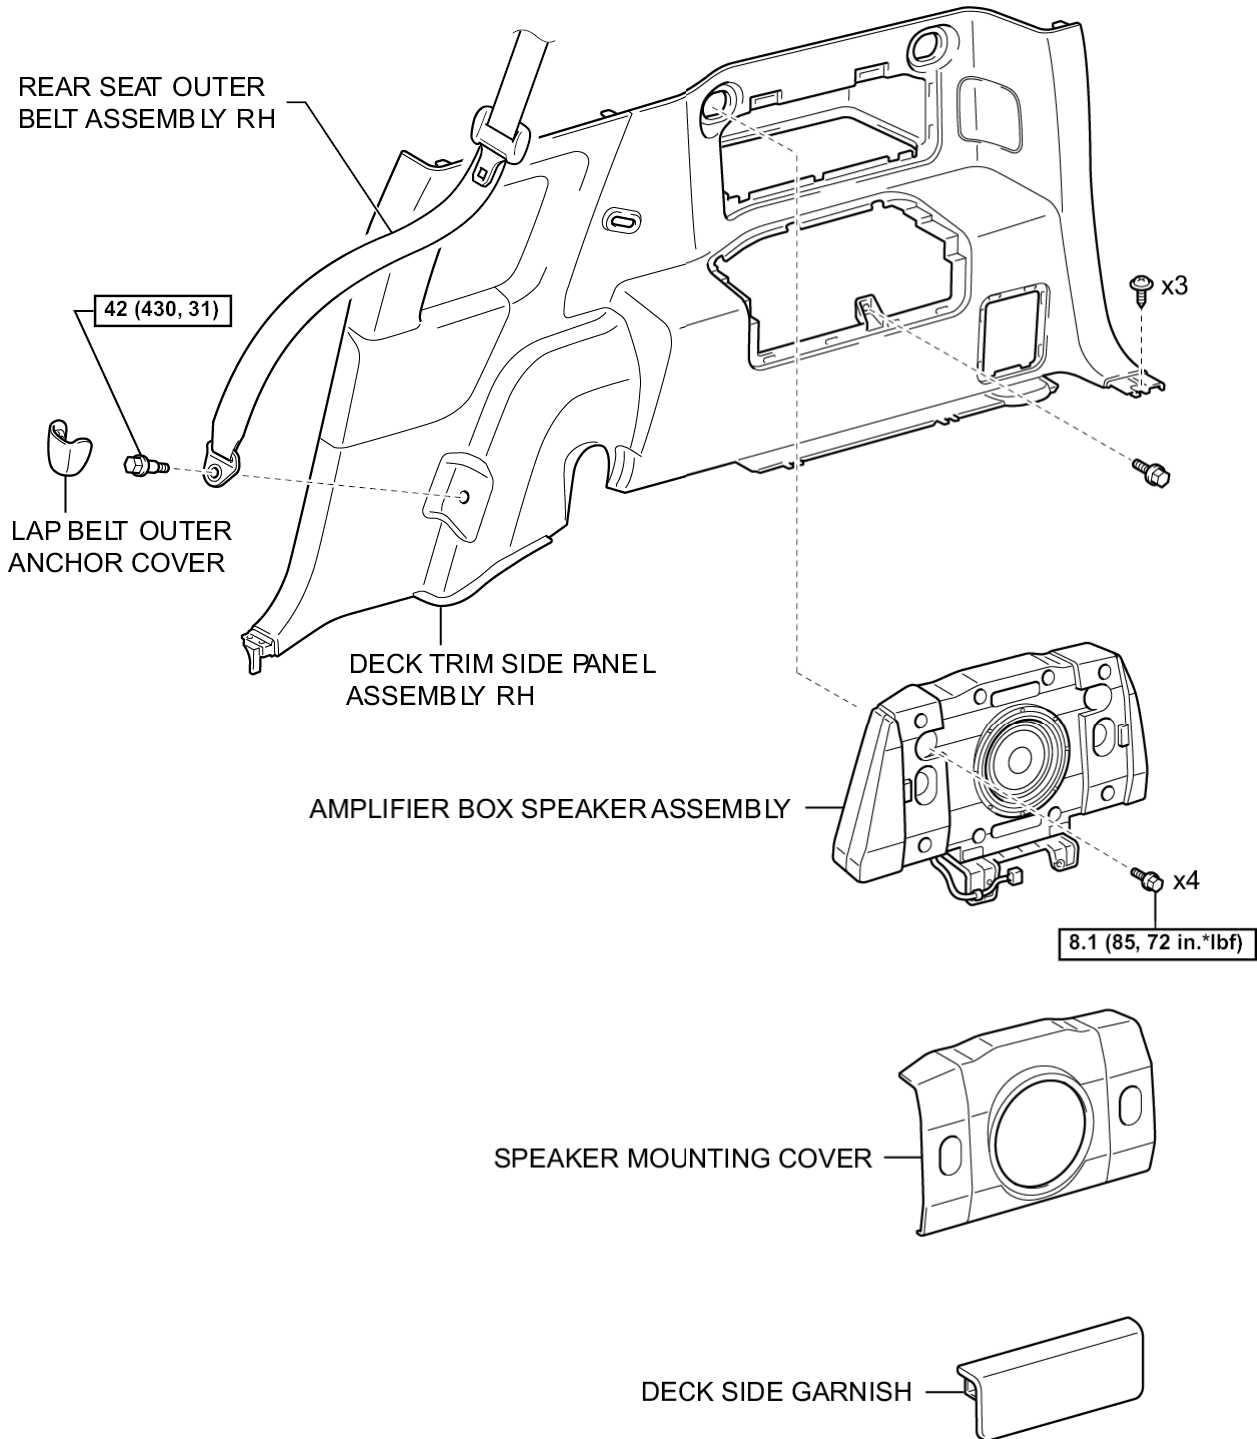

Last Modified: 9-13-2007		1.6 K
Service Category: Vehicle Interior	Section: Power Outlets (int)	
Model Year: 2008	Model: FJ Cruiser	Doc ID: RM0000026YN001X
Title: OTHER SYSTEM: VOLTAGE INVERTER: COMPONENTS (2008 FJ Cruiser)		

COMPONENTS

ILLUSTRATION

N*m (kgf*cm, ft*lbf) : Specified torque

ILLUSTRATION

w/o Amplifier Box Speaker Assembly:

N·m (kgf·cm, ft·lbf) : Specified torque

ILLUSTRATION

w/ Amplifier Box Speaker Assembly: