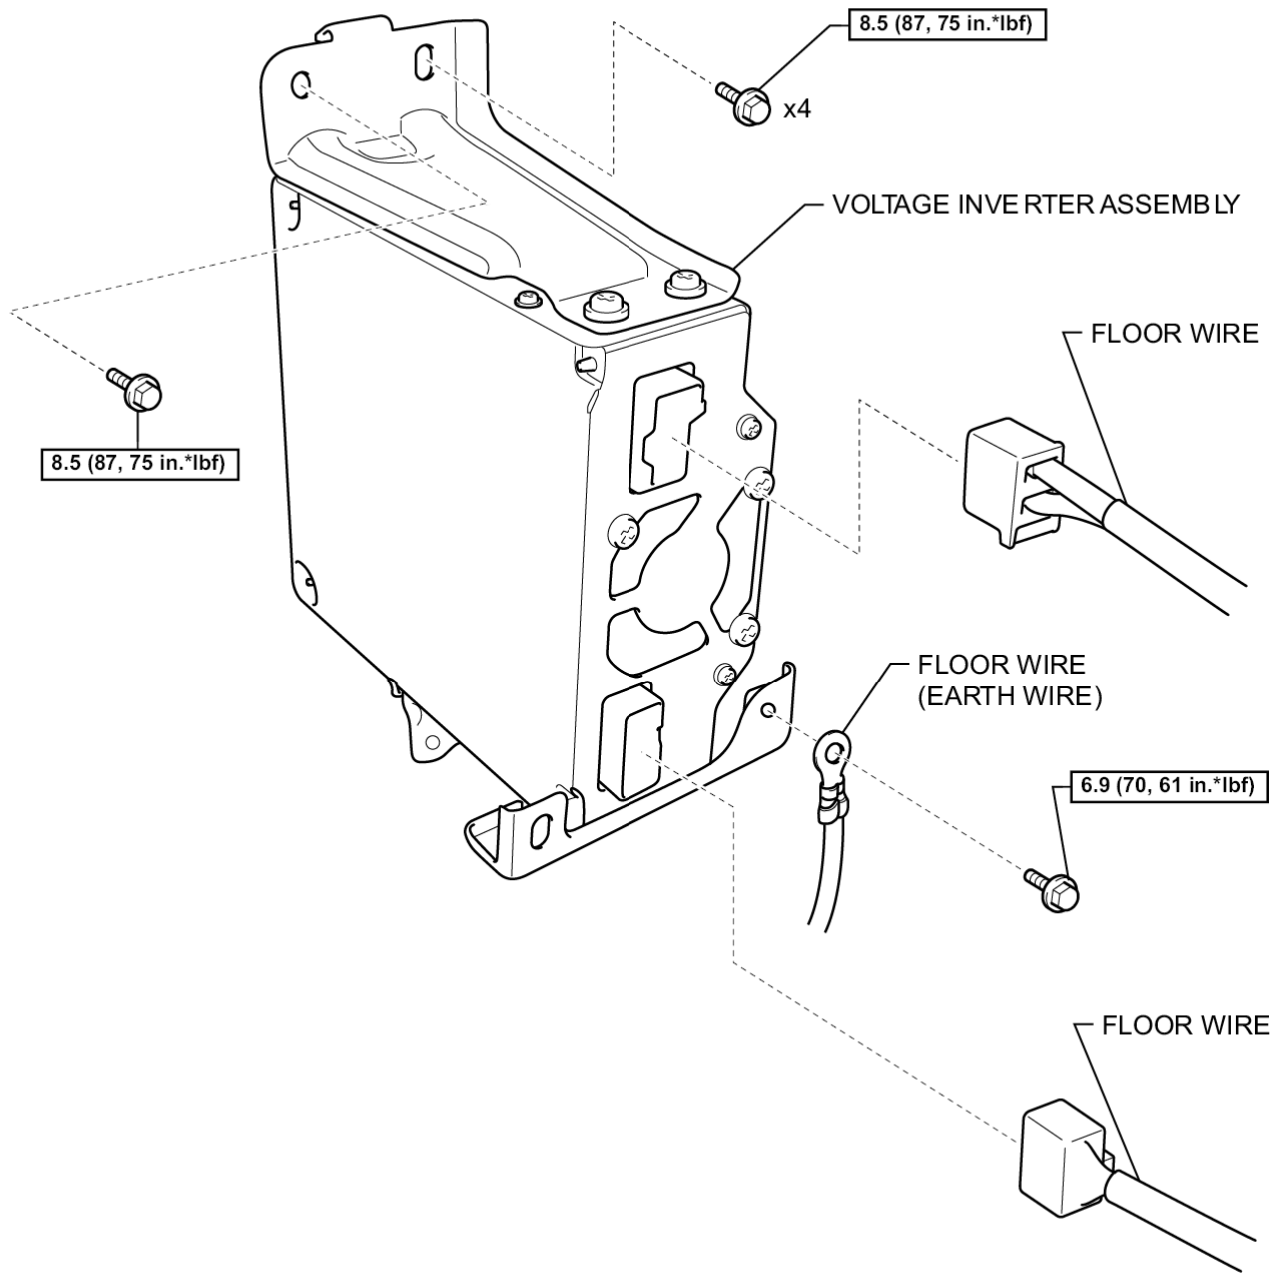

N*m (kgf*cm, ft*lbf) : Specified torque